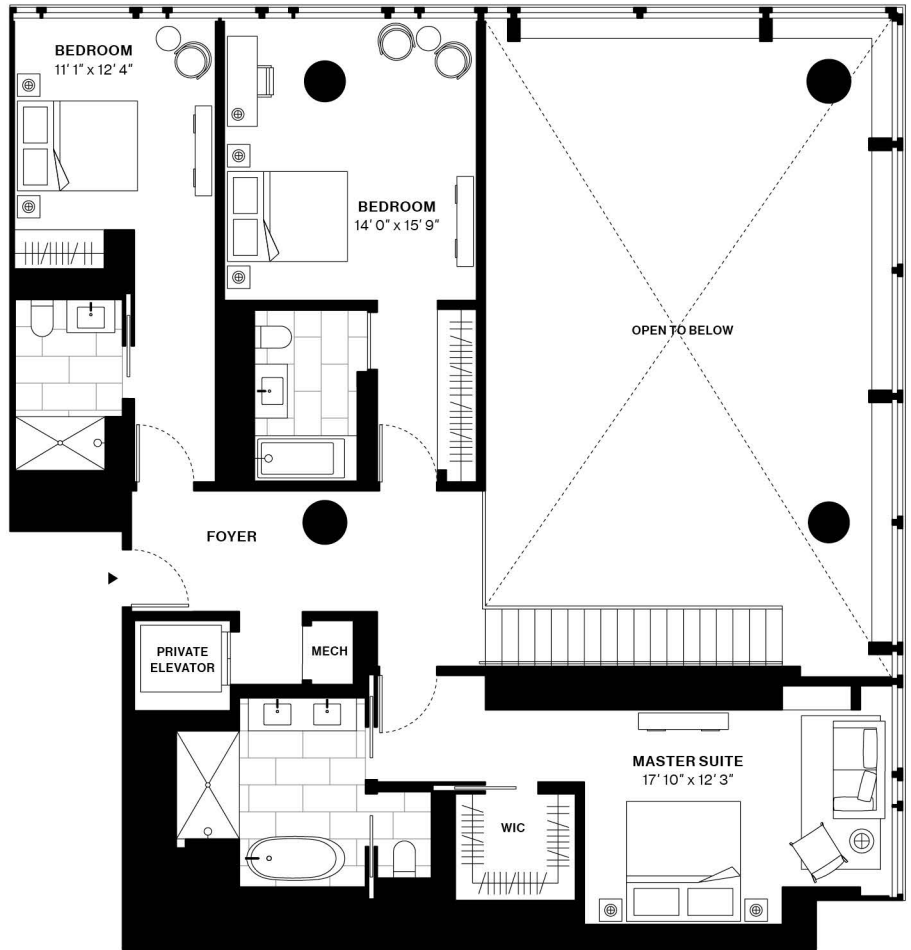

One United Nations Park

Lower Level

Residence K Duplex Floors 40 & 41

4 Bedrooms
4.5 Bathrooms

Interior
3,831 sq.ft 356 sq.m

212 685 7200 onunpark.com
Sales Gallery: 300 East 42nd St New York, NY 10017
Exclusive Marketing and Sales by Corcoran Sunshine Marketing Group

One United Nations Park

Upper Level

Residence K Duplex Floors 40 & 41

4 Bedrooms
4.5 Bathrooms

Interior
3,831 sq.ft 356 sq.m

212 685 7200 onunpark.com
Sales Gallery: 300 East 42nd St New York, NY 10017
Exclusive Marketing and Sales by Corcoran Sunshine Marketing Group