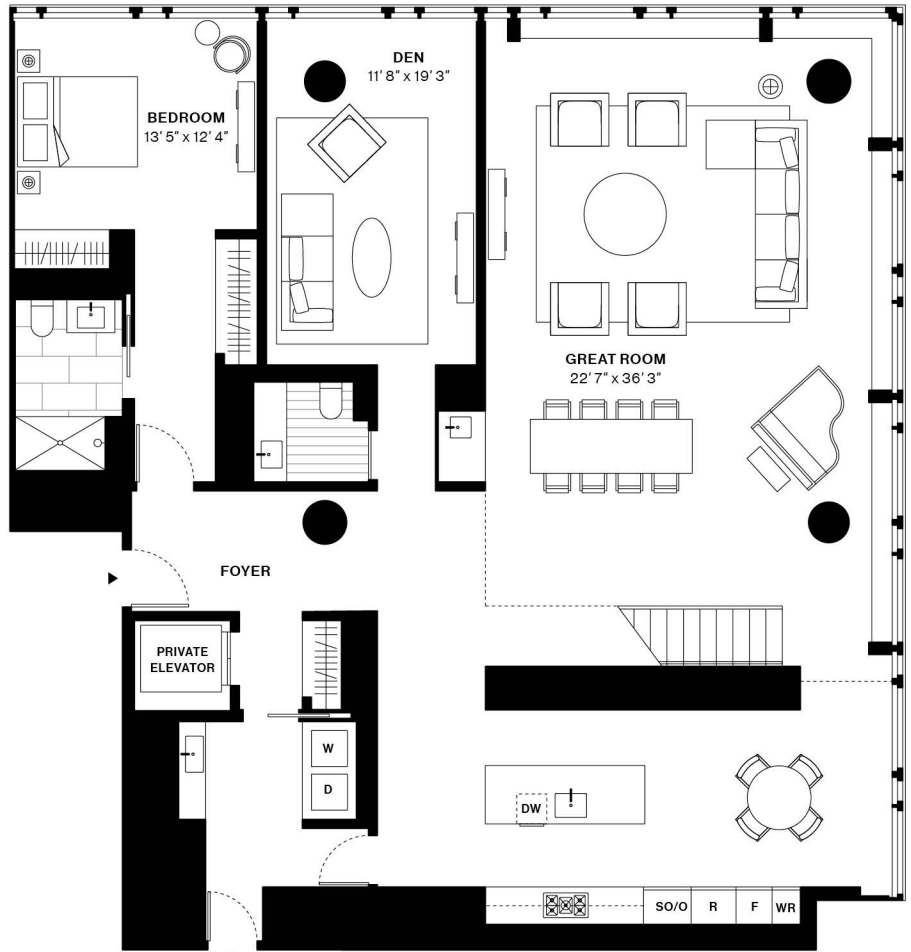

One United Nations Park

Lower Level

Residence K Duplex Floors 40 & 41

4 Bedrooms
4.5 Bathrooms

Interior
3,831 sq.ft 356 sq.m

212 685 7200 onunpark.com
Sales Gallery: 300 East 42nd St New York, NY 10017
Exclusive Marketing and Sales by Corcoran Sunshine Marketing Group

One United Nations Park

Upper Level

Residence K Duplex Floors 40 & 41

4 Bedrooms
4.5 Bathrooms

Interior
3,831 sq.ft 356 sq.m

212 685 7200 onunpark.com
Sales Gallery: 300 East 42nd St New York, NY 10017
Exclusive Marketing and Sales by Corcoran Sunshine Marketing Group