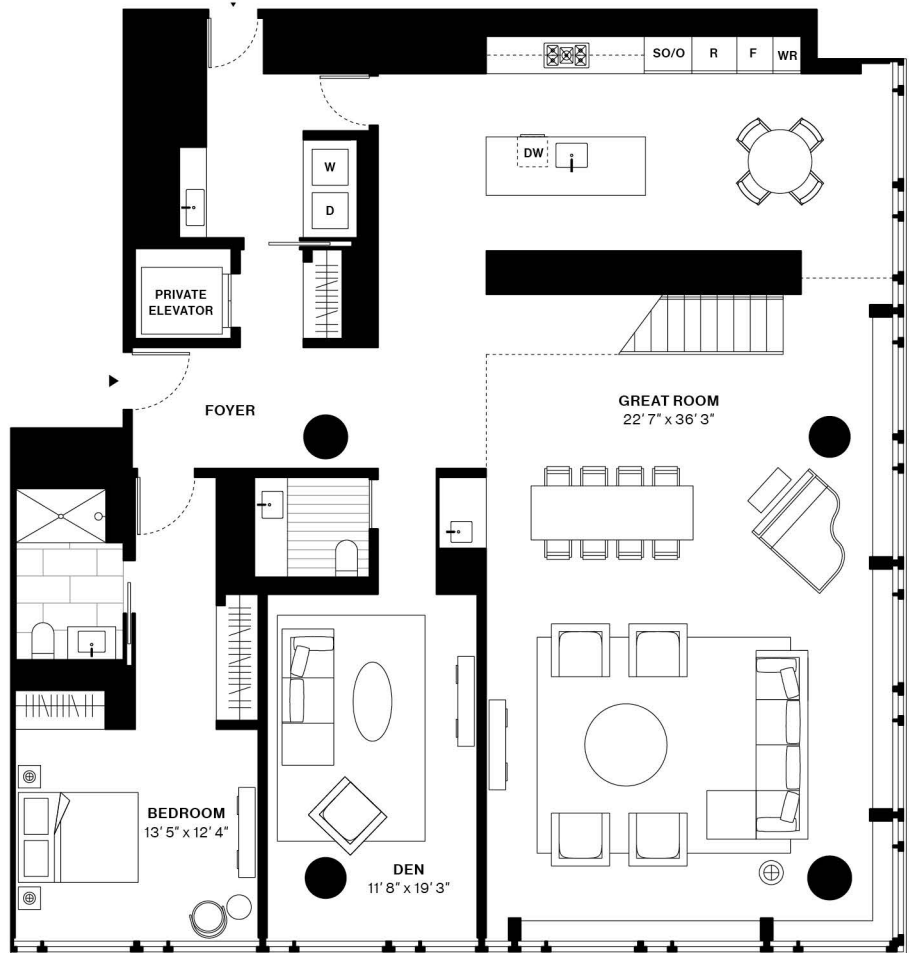

One United Nations Park

Lower Level

Residence D Duplex Floors 40 & 41

4 Bedrooms
4.5 Bathrooms

Interior
3,831 sq.ft 356 sq.m

212 685 7200 oneunpark.com
Exclusive Marketing and Sales by Corcoran Sunshine Marketing Group

One United Nations Park

Upper Level

Residence D Duplex Floors 40 & 41

4 Bedrooms
4.5 Bathrooms

Interior
3,831 sq.ft 356 sq.m

212 685 7200 oneunpark.com
Exclusive Marketing and Sales by Corcoran Sunshine Marketing Group