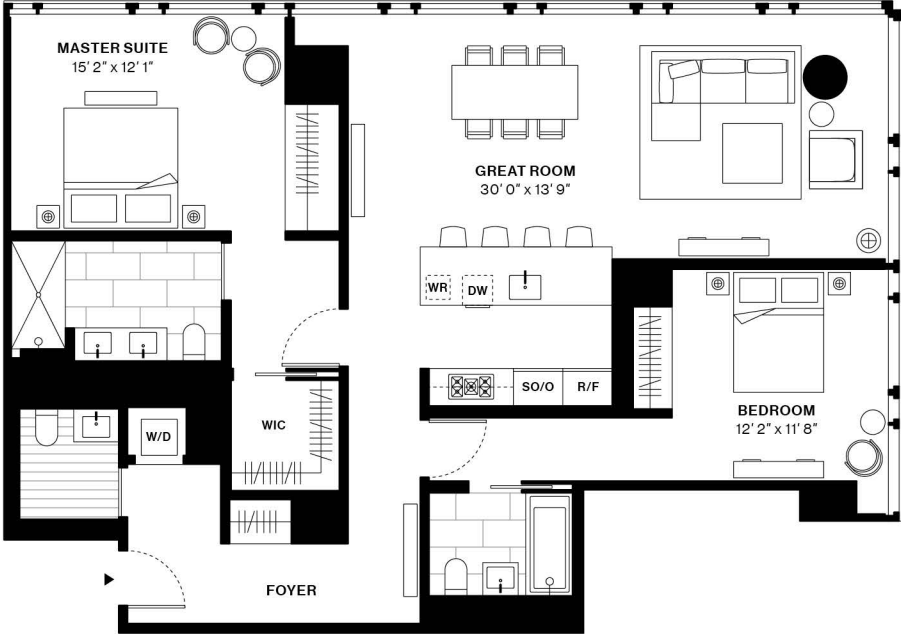

One United Nations Park

Residence K

Floors 28 & 29

2 Bedrooms
2.5 Bathrooms

Interior
1,562 sq.ft 145 sq.m

212 685 7200 oneunpark.com
Exclusive Marketing and Sales by Corcoran Sunshine Marketing Group