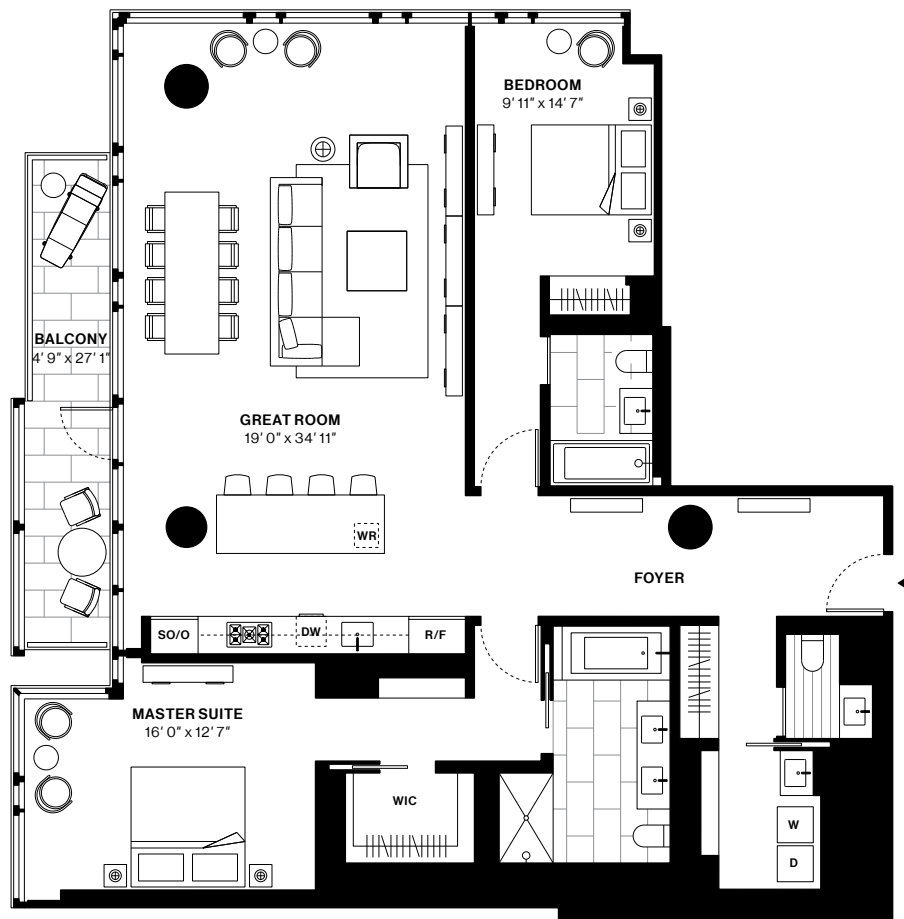

# 685 FIRST AVENUE

Solow Building Company

## Residence H

Floors 30, 32, 34, 36 - 39

2 Bedrooms  
2.5 Bathrooms

Interior  
1,818 sq.ft 169 sq.m

Exterior  
127 sq.ft 12 sq.m

212 685 7200 685FirstAve.nyc  
Sales Gallery: 300 East 42nd St New York, NY 10017  
Exclusive Marketing and Sales by Citi Habitats New Developments